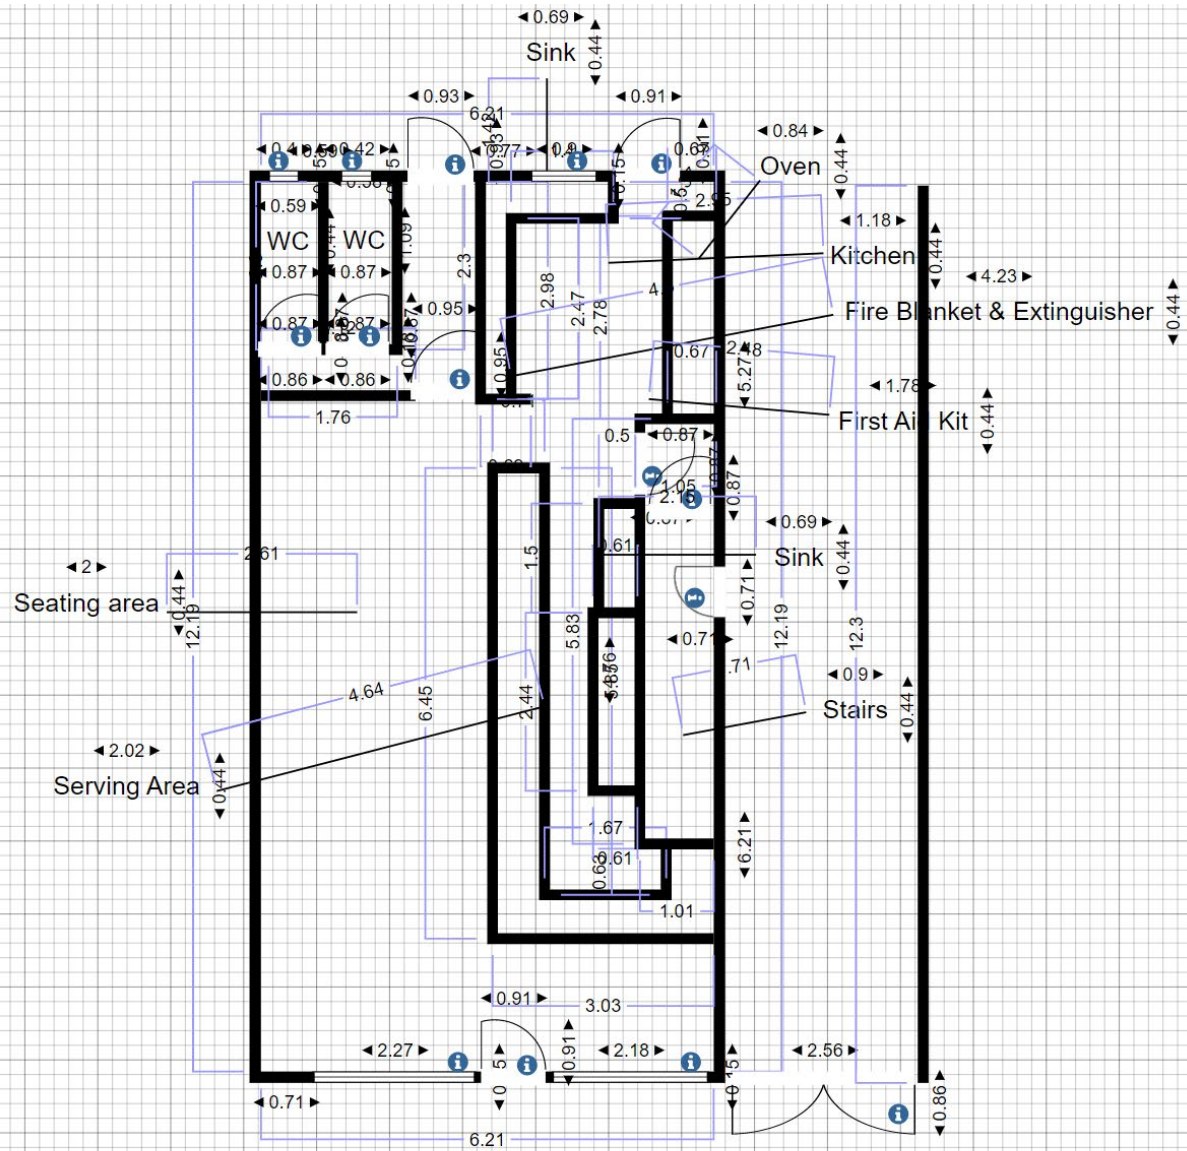

APPENDIX B

Site: 27 St Georges Rd	Drawing: 1	Project: 1	Drawn: L Tindal	Notes:	By The Beach Southsea
Title: Premises layout	Scale: =1:100	Date: 27/4/2021	Rev: A		

Site: 27 St Georges Rd

Drawing: 1

Project: 1

Drawn: L Tindal

Notes:

By The Beach
Southsea

Title:
Premises layout

Scale:
=1:100

Date:
27/4/2021

Rev:
A