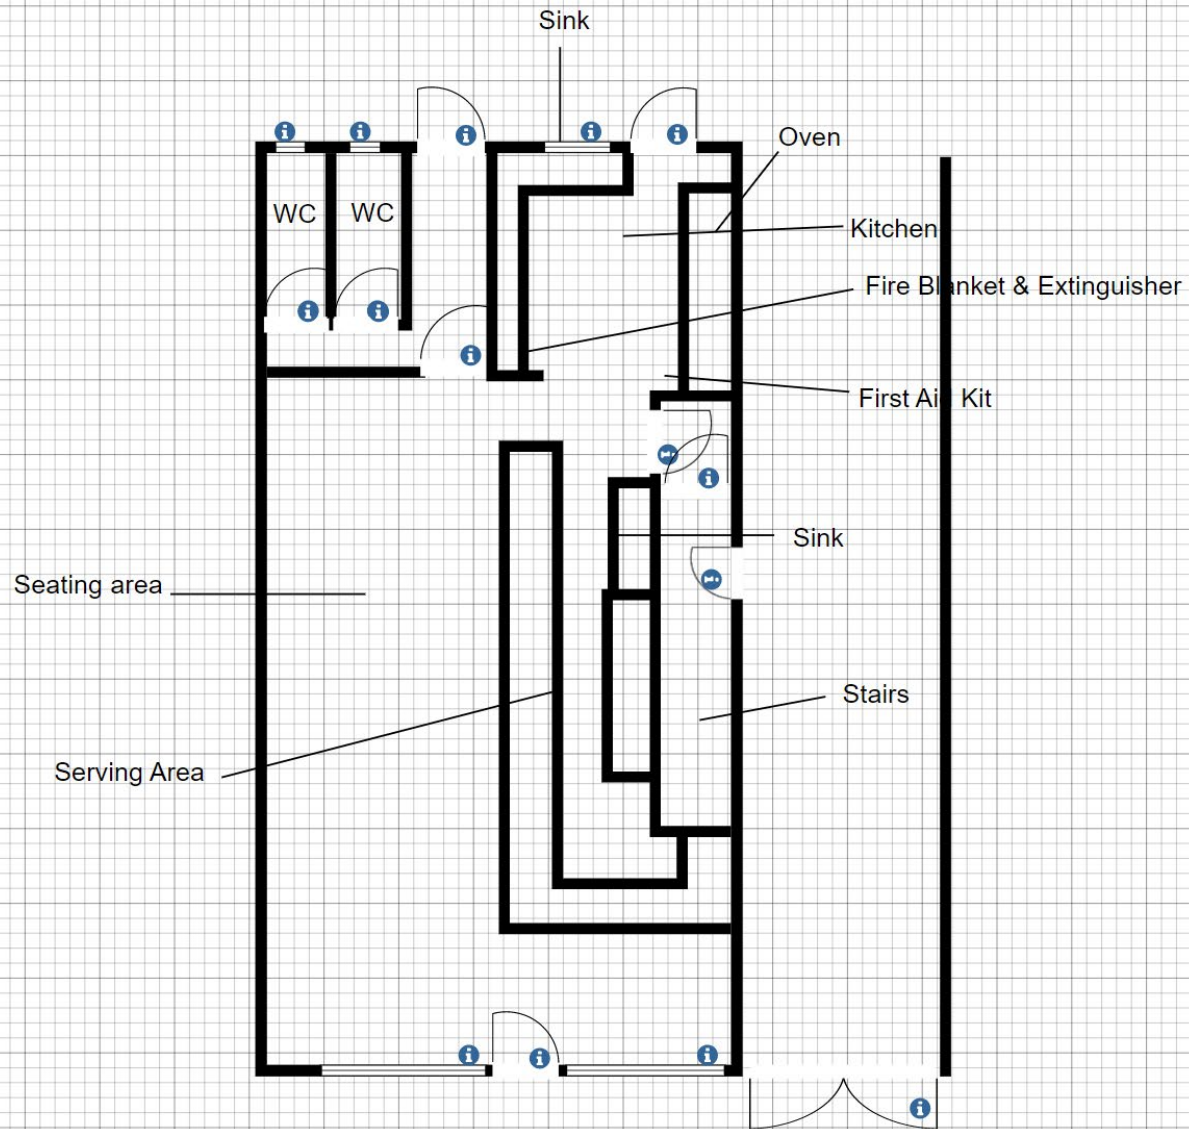

APPENDIX B

Site: 27 St Georges Rd	Drawing: 1	Project: 1	Drawn: L Tindal	Notes:	By The Beach Southsea
Title: Premises layout	Scale: =1:100	Date: 27/4/2021	Rev: A		

Site: 27 St Georges Rd

Drawing: 1

Project: 1

Drawn: L Tindal

Notes:

By The Beach
Southsea

Title:
Premises layout

Scale:
=1:100

Date:
27/4/2021

Rev:
A